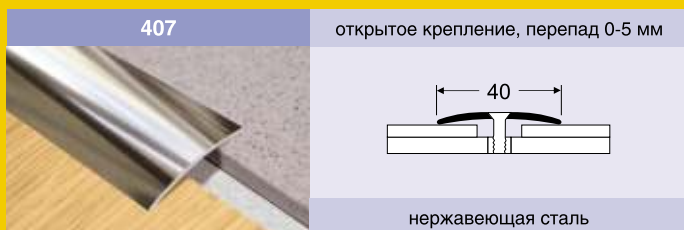

Республика Беларусь, 220075, Минск, ул.Промышленная, 6а
(+375 17) 299 44 77, 299 45 55, (+375 29) 399 45 55
www.ktm-2000.com
production@ktm-2000.com

STYLING
СТИЛЬ

A photograph of a staircase with a wooden handrail and a glass railing, set against a yellow background with a pink border. The word 'STYLING' is written in large, white, outlined letters, and 'СТИЛЬ' is written in smaller, white, outlined letters below it.

STYLE
СТИЛЬ

A close-up photograph of a staircase railing with a glass panel and a metal handrail, set against a yellow background with a pink border. The word 'STYLE' is written in large, white, outlined letters, and 'СТИЛЬ' is written in smaller, white, outlined letters below it.

Благородная полированная латунь не потеряет своей привлекательности и через много лет интенсивной эксплуатации.

Все изделия представлены в трех стандартных размерах: 0,9 м, 1,8 м, 2,7 м.