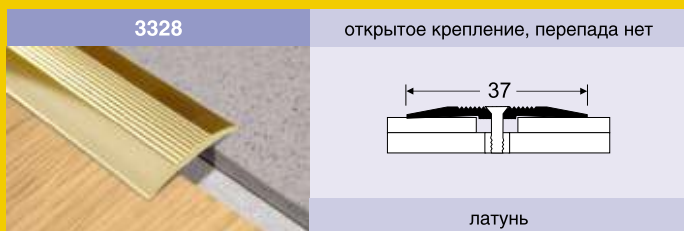

Республика Беларусь, 220075, Минск, ул.Промышленная, 6а
(+375 17) 299 44 77, 299 45 55, (+375 29) 399 45 55
www.ktm-2000.com
production@ktm-2000.com

STYLING
СТИЛЬ

A photograph of a staircase with a wooden handrail and a glass railing, set against a yellow background with a pink border. The word 'STYLING' is written in large, white, outlined letters, and 'СТИЛЬ' is written in smaller, white, outlined letters below it.

STYLE
СТИЛЬ

A close-up photograph of a staircase railing with a glass panel and a metal handrail, set against a yellow background with a pink border. The word 'STYLE' is written in large, white, outlined letters, and 'СТИЛЬ' is written in smaller, white, outlined letters below it.

Благородная полированная латунь не потеряет своей привлекательности и через много лет интенсивной эксплуатации.

Все изделия представлены в трех стандартных размерах: 0,9 м, 1,8 м, 2,7 м.