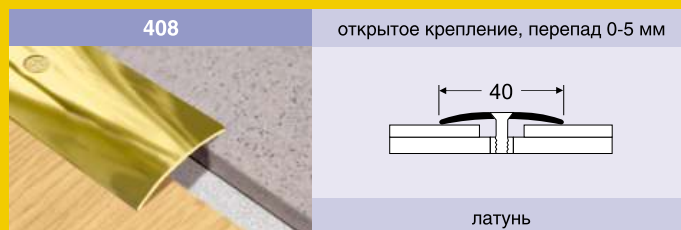

Республика Беларусь, 220075, Минск, ул.Промышленная, 6а
(+375 17) 299 44 77, 299 45 55, (+375 29) 399 45 55
www.ktm-2000.com
production@ktm-2000.com

STYLING
СТИЛЬ

A photograph of a staircase with a wooden handrail and a glass railing, set against a yellow background with a pink border. The word 'STYLING' is written in large, white, outlined letters, and 'СТИЛЬ' is written in smaller, white, outlined letters below it.

STYLE
СТИЛЬ

A close-up photograph of a staircase railing with a glass panel and a metal handrail, set against a yellow background with a pink border. The word 'STYLE' is written in large, white, outlined letters, and 'СТИЛЬ' is written in smaller, white, outlined letters below it.

Благородная полированная латунь не потеряет своей привлекательности и через много лет интенсивной эксплуатации.

Все изделия представлены в трех стандартных размерах: 0,9 м, 1,8 м, 2,7 м.