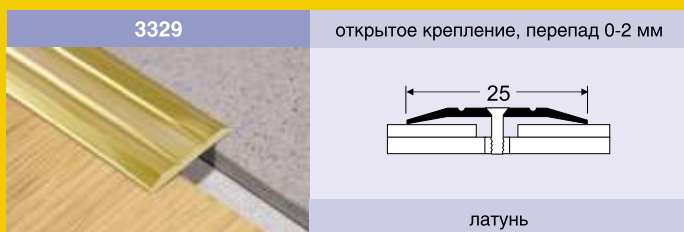

Республика Беларусь, 220075, Минск, ул.Промышленная, 6а
(+375 17) 299 44 77, 299 45 55, (+375 29) 399 45 55
www.ktm-2000.com
production@ktm-2000.com

STYLING
СТИЛЬ

A photograph of a staircase with a wooden handrail and a glass railing, set against a yellow background with a pink border. The word 'STYLING' is written in large, white, outlined letters, and 'СТИЛЬ' is written in smaller, white, outlined letters below it.

STYLE
СТИЛЬ

A close-up photograph of a staircase railing with a glass panel and a metal handrail, set against a yellow background with a pink border. The word 'STYLE' is written in large, white, outlined letters, and 'СТИЛЬ' is written in smaller, white, outlined letters below it.

Благородная полированная латунь не потеряет своей привлекательности и через много лет интенсивной эксплуатации.

Все изделия представлены в трех стандартных размерах: 0,9 м, 1,8 м, 2,7 м.