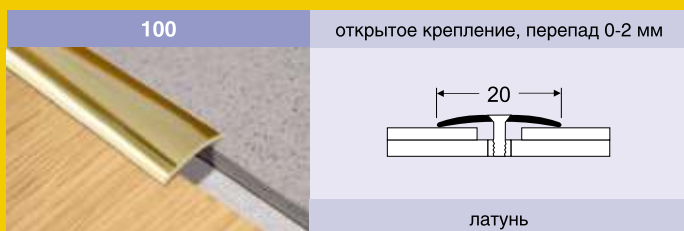

Республика Беларусь, 220075, Минск, ул.Промышленная, 6а
(+375 17) 299 44 77, 299 45 55, (+375 29) 399 45 55
www.ktm-2000.com
production@ktm-2000.com

STYLING
СТИЛЬ

A photograph of a staircase with a wooden handrail and a glass railing, set against a yellow background with a pink border. The word 'STYLING' is written in large, white, outlined letters, and 'СТИЛЬ' is written in smaller, white, outlined letters below it.

STYLE
СТИЛЬ

A close-up photograph of a staircase railing with a glass panel and a metal handrail, set against a yellow background with a pink border. The word 'STYLE' is written in large, white, outlined letters, and 'СТИЛЬ' is written in smaller, white, outlined letters below it.

Благородная полированная латунь не потеряет своей привлекательности и через много лет интенсивной эксплуатации.

Все изделия представлены в трех стандартных размерах: 0,9 м, 1,8 м, 2,7 м.